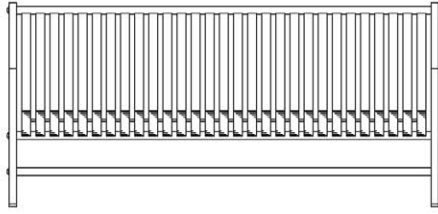

Ocean Teal

Burgundy

Coffee Tan

White

Due to variations in the printing process the colors shown above are only a guide to the actual powder-coating colors.

TimberForm Crest™	Model	Slat Material	Length	Width	Height	Seat Height	Mounting
<b>Bench with Armrests</b>	<b>2311-6</b>	Steel	6' 0" [1830mm]	2' 2" [660mm]	2' 10" [865mm]	1' 4" [405mm]	Surface*

2311

2311-6

TimberForm Crest™	Model	Slat Material	Length	Width	Height	Seat Height	Mounting
<b>Bench with Armrests</b>	<b>2301-6</b>	Wood	6' 0" [1830mm]	2' 2" [660mm]	2' 10" [865mm]	1' 4" [405mm]	Surface*
	<b>2305-6</b>	Recycled Plastic	6' 0" [1830mm]	2' 2" [660mm]	2' 10" [865mm]	1' 4" [405mm]	Surface*