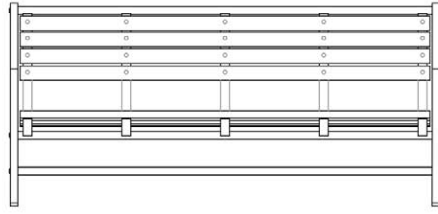

2301-6 & 2305-6