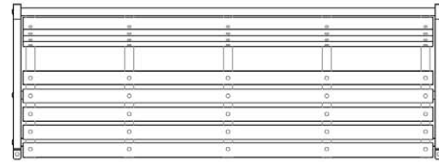

TimberForm Optimus™	Model	Slat Material	Length	Width	Height	Seat Height	Mounting
Seat	2321-4	Recycled Plastic	4' 0" [1220mm]	1' 8" [510mm]	1' 4" [405mm]	1' 4" [405mm]	-L or -P*
	2321-6	Recycled Plastic	6' 0" [1830mm]	1' 8" [510mm]	1' 4" [405mm]	1' 4" [405mm]	-L or -P*

Material: Frames of powder-coated steel with recycled plastic slats.
Options: Frame color and slat color.
Notes: * Movable with leveling (-L) padded legs or fixable (-P) with leveling legs (anchoring bolts by others).