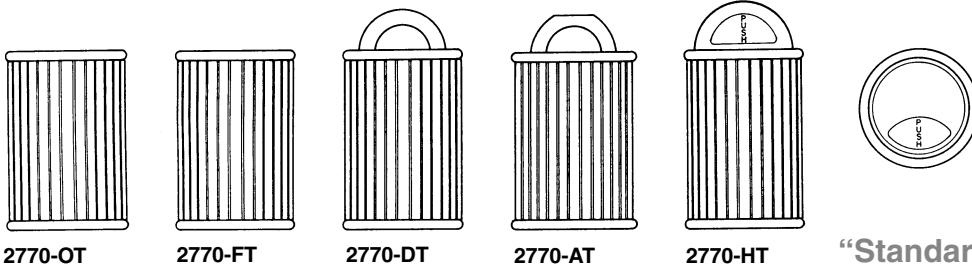

TimberForm Plaza	Style	Model	Diameter	Height	Mounting Options
Litter Container	Open Top	2770-OT	1' 9" [535mm]	2' 8" [815mm]	-E, -P or -L
	Flat Top	2770-FT	1' 9" [535mm]	2' 8" [815mm]	-E, -P or -L
	Dome Top	2770-DT	1' 9" [535mm]	3' 3" [990mm]	-E, -P or -L
Ash/Dome Top		2770-AT	1' 9" [535mm]	3' 2" [965mm]	-E, -P or -L
Hamper Top		2770-HT	1' 9" [535mm]	3' 4" [1015mm]	-E, -P or -L

Material: Powder-coated Schedule 40 steel pipe with kiln-dried 6/4 patterned Alaska yellow cedar wood surround.
Options: Mounting method, powder-coating color and Marine Teak or Purpleheart wood surround.
Notes: Includes 18-gallon plastic liner. Top matches container unless otherwise specified.
Key-locking tops are standard on -FT, -DT and -AT models.

TimberForm Plaza	Style	Model	Diameter	Height	Mounting Options
Litter Container	Open Top	2772-OT	2' 2" [660mm]	2' 8" [815mm]	-E, -P or -L
	Flat Top	2772-FT	2' 2" [660mm]	2' 8" [815mm]	-E, -P or -L
	Dome Top	2772-DT	2' 2" [660mm]	3' 5" [1040mm]	-E, -P or -L
Ash/Dome Top		2772-AT	2' 2" [660mm]	3' 4" [1015mm]	-E, -P or -L

Material: Powder-coated Schedule 40 steel pipe with kiln-dried 6/4 patterned Alaska yellow cedar wood surround.
Options: Mounting method, powder-coating color and Marine Teak or Purpleheart wood surround.
Notes: Includes 32-gallon plastic liner. Top matches container unless otherwise specified.
Key-locking tops are standard on -FT, -DT and -AT models.