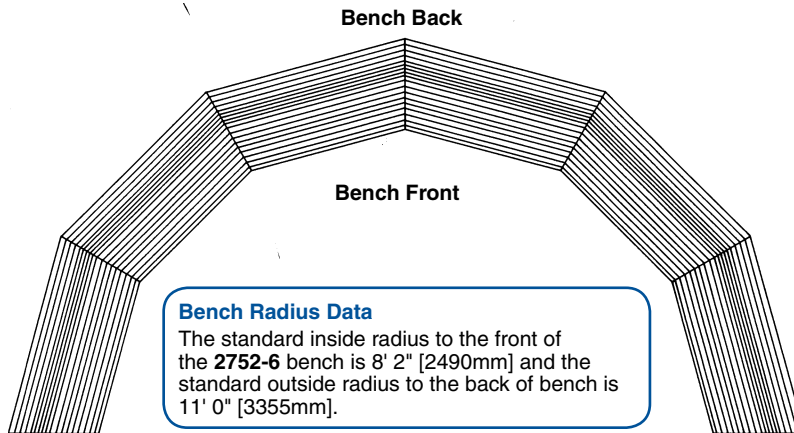

2752-6

Plan-view drawing scale, 3/16" = 1'

Mounting Options: **-E** Add this suffix for embedment (permanent) mounting option. **-P** Add this suffix for pedestal (fixed surface) mounting option (anchoring bolts by others). **-L** Add this suffix for leveling feet option.