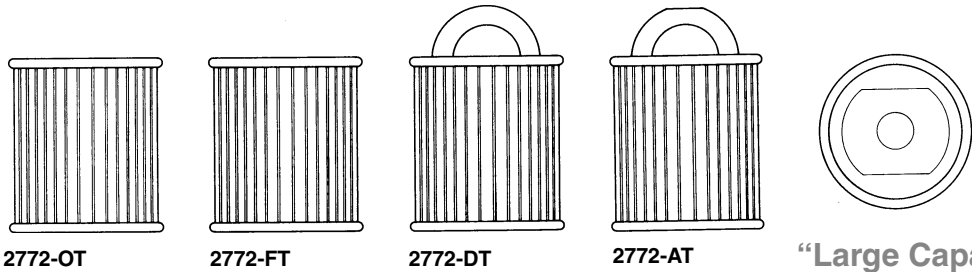

TimberForm Plaza	Model	Diameter	Height	Mounting options
Ash Receptacle	2774	1' 2" [355mm]	2' 8" [815mm]	-E or -P

Material: Powder-coated steel with kiln-dried 6/4 patterned Alaska yellow cedar wood surround.
Options: Mounting method, powder-coating color and Marine Teak or Purpleheart wood surround.
Notes: Includes black powder-coated steel ash tray/liner.

Mounting Options: -E Add this suffix for embedment (permanent) mounting option. -P Add this suffix for pedestal (fixed surface) mounting option (anchoring bolts by others). -L Add this suffix for leveling feet option.